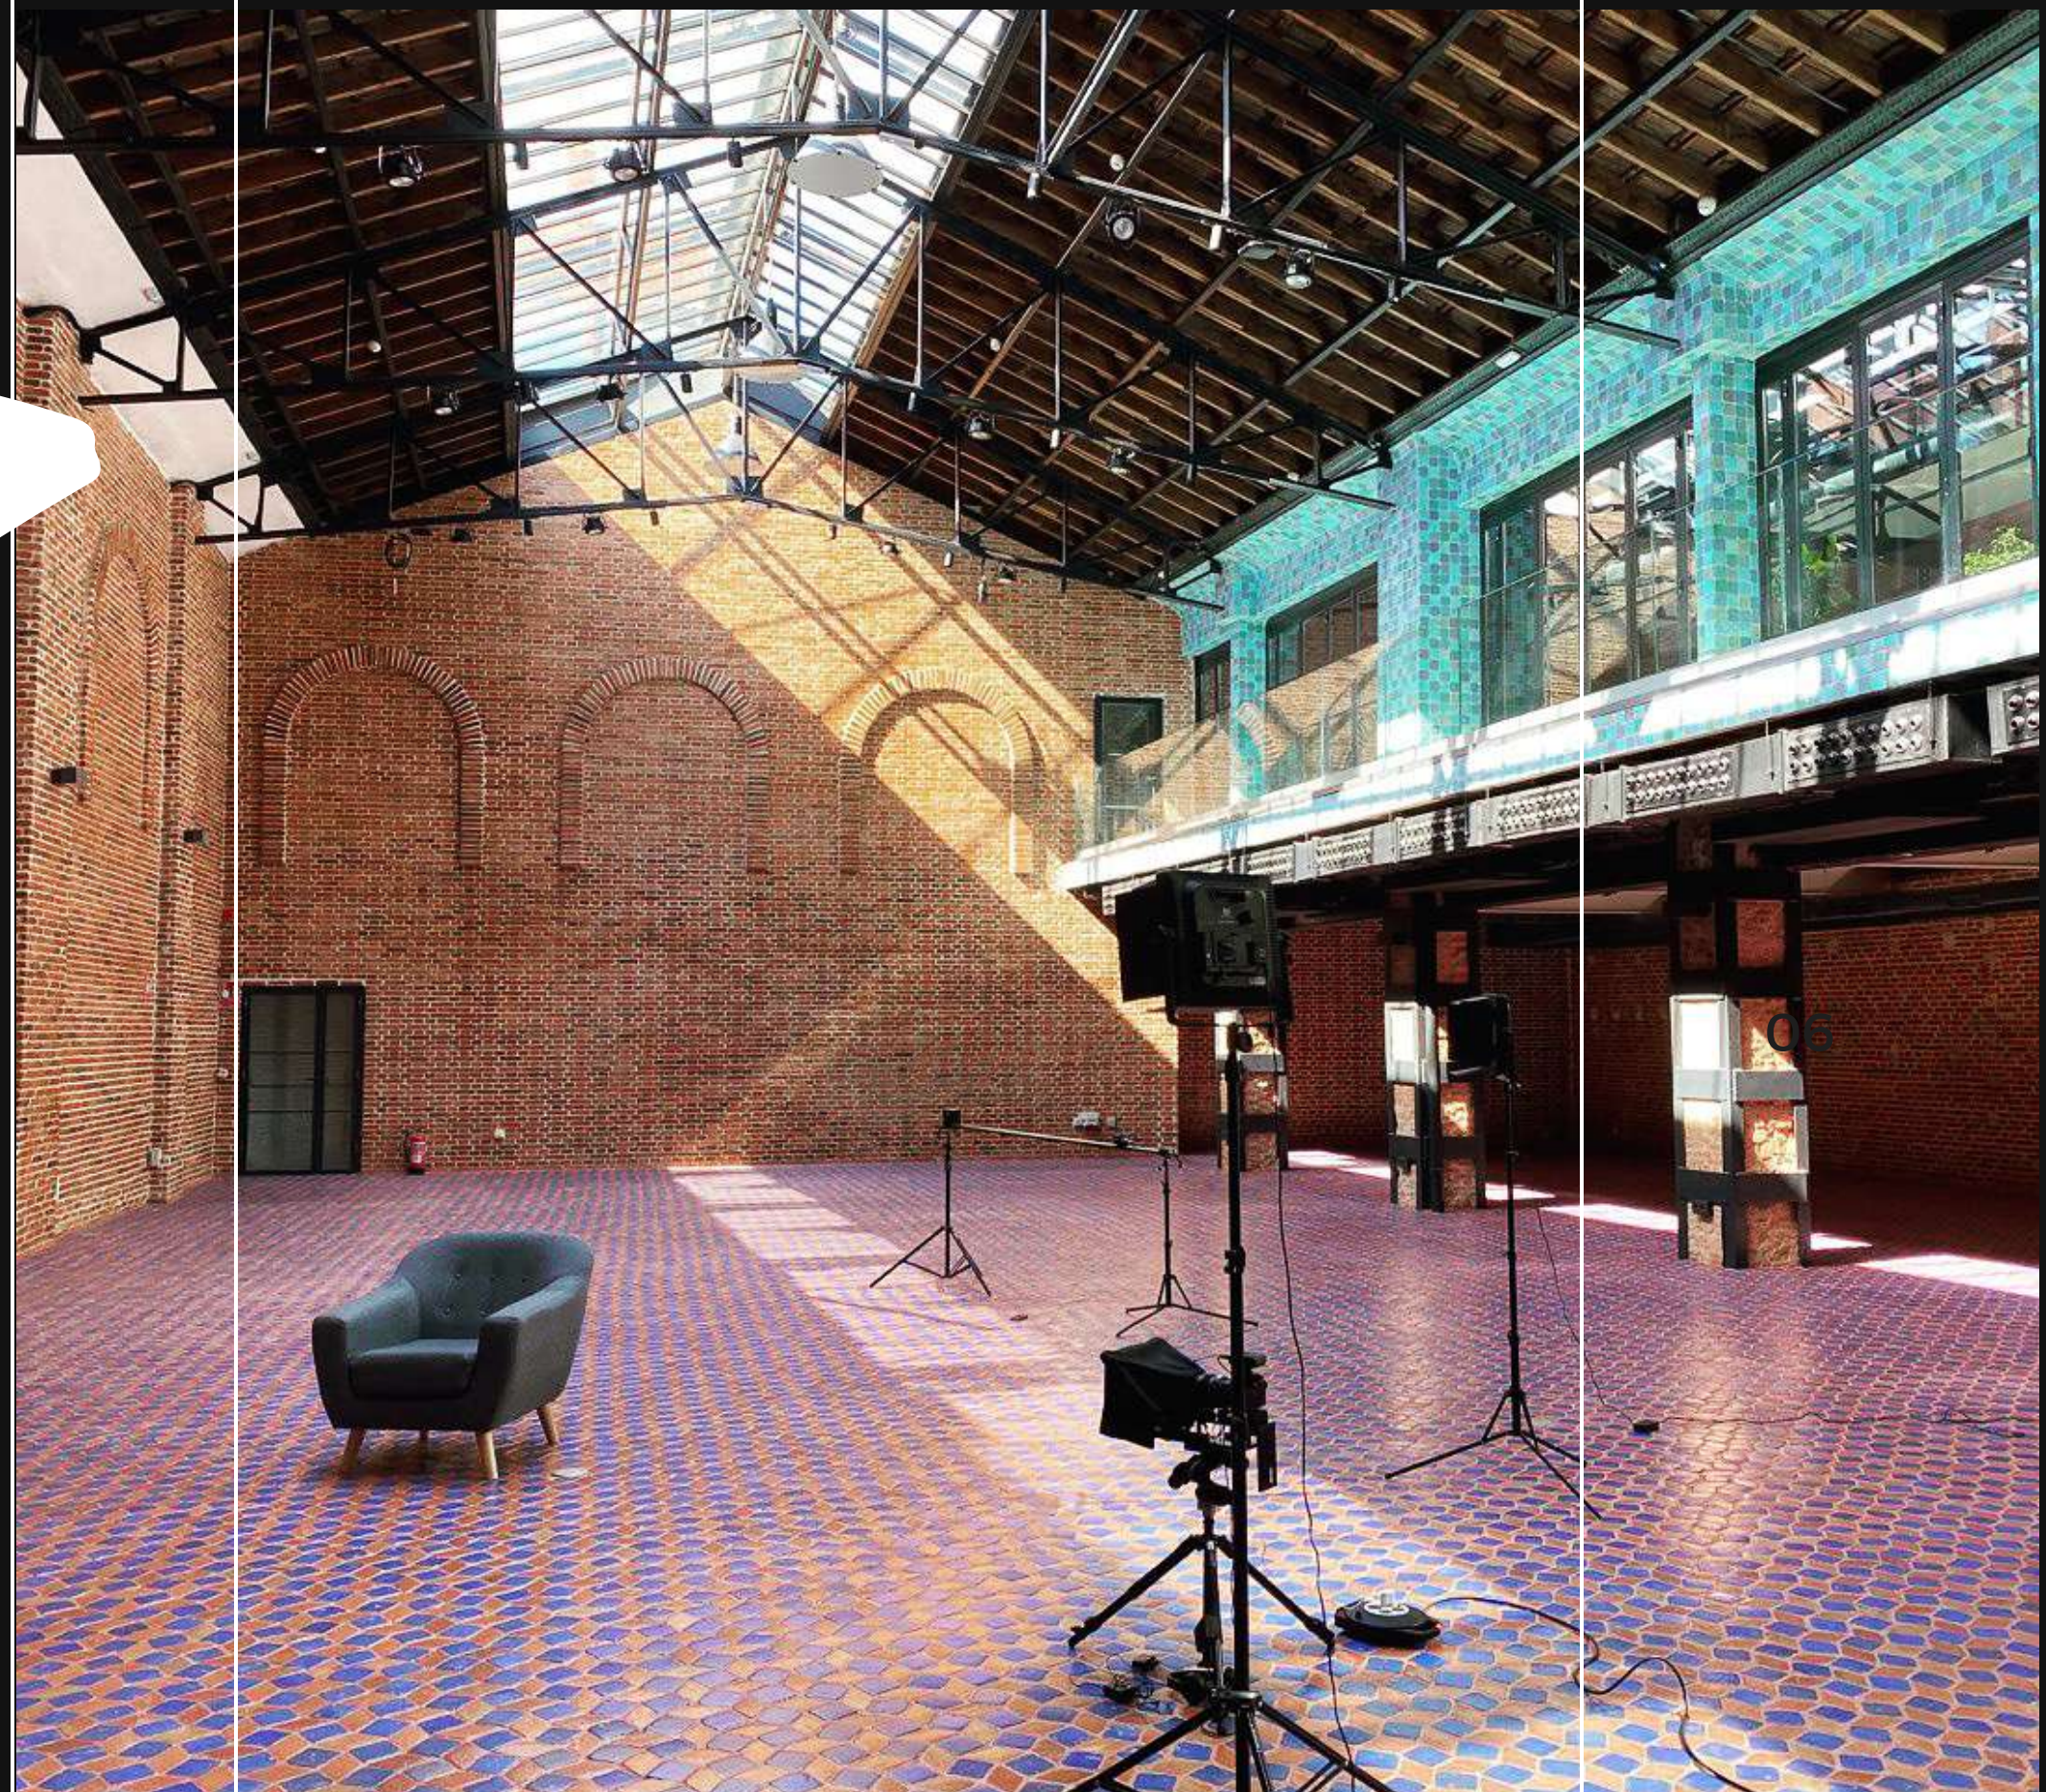

ecológico y sostenible

AN ORIGINAL EVENT SPACE

Techos solares
abatibles

Espacios diáfanos con
9 metros de altura
Salas panelables
Espacio eco-friendly
Lleno de luz y texturas.

AN ORIGINAL EVENT SPACE

UN NUEVO ESPACIO ORIGINAL

SALA PLENARIA

- 650 M2 DIÁFANOS
- 9 MTS DE ALTURA.
- ACCESO DIRECTO DE COCHES DESDE LA CALLE.
- ENTRADA PRIVADA
- LUZ NATURAL
- POSIBILIDAD DE TOTAL BLACKOUT

AN ORIGINAL EVENT SPACE

SALA PLENARIA

Customización de la sala según
color de preferencia

Espacios totalmente insonorizados

Blackout total de la sala, mediante
un toldo eléctrico exterior.

The image shows the interior of a large, historic brick building, possibly a theater or concert hall. The walls are made of dark red brick and feature several arched niches. A large, multi-paned glass skylight is positioned in the center of the ceiling, allowing natural light to filter in and cast a grid-like shadow on the brick wall below. The ceiling is a complex structure of dark metal beams and trusses, with several modern, cylindrical pendant lights hanging from it. On the right side, there is a mezzanine level with a glass railing. The overall atmosphere is one of industrial heritage and modern architectural renovation.