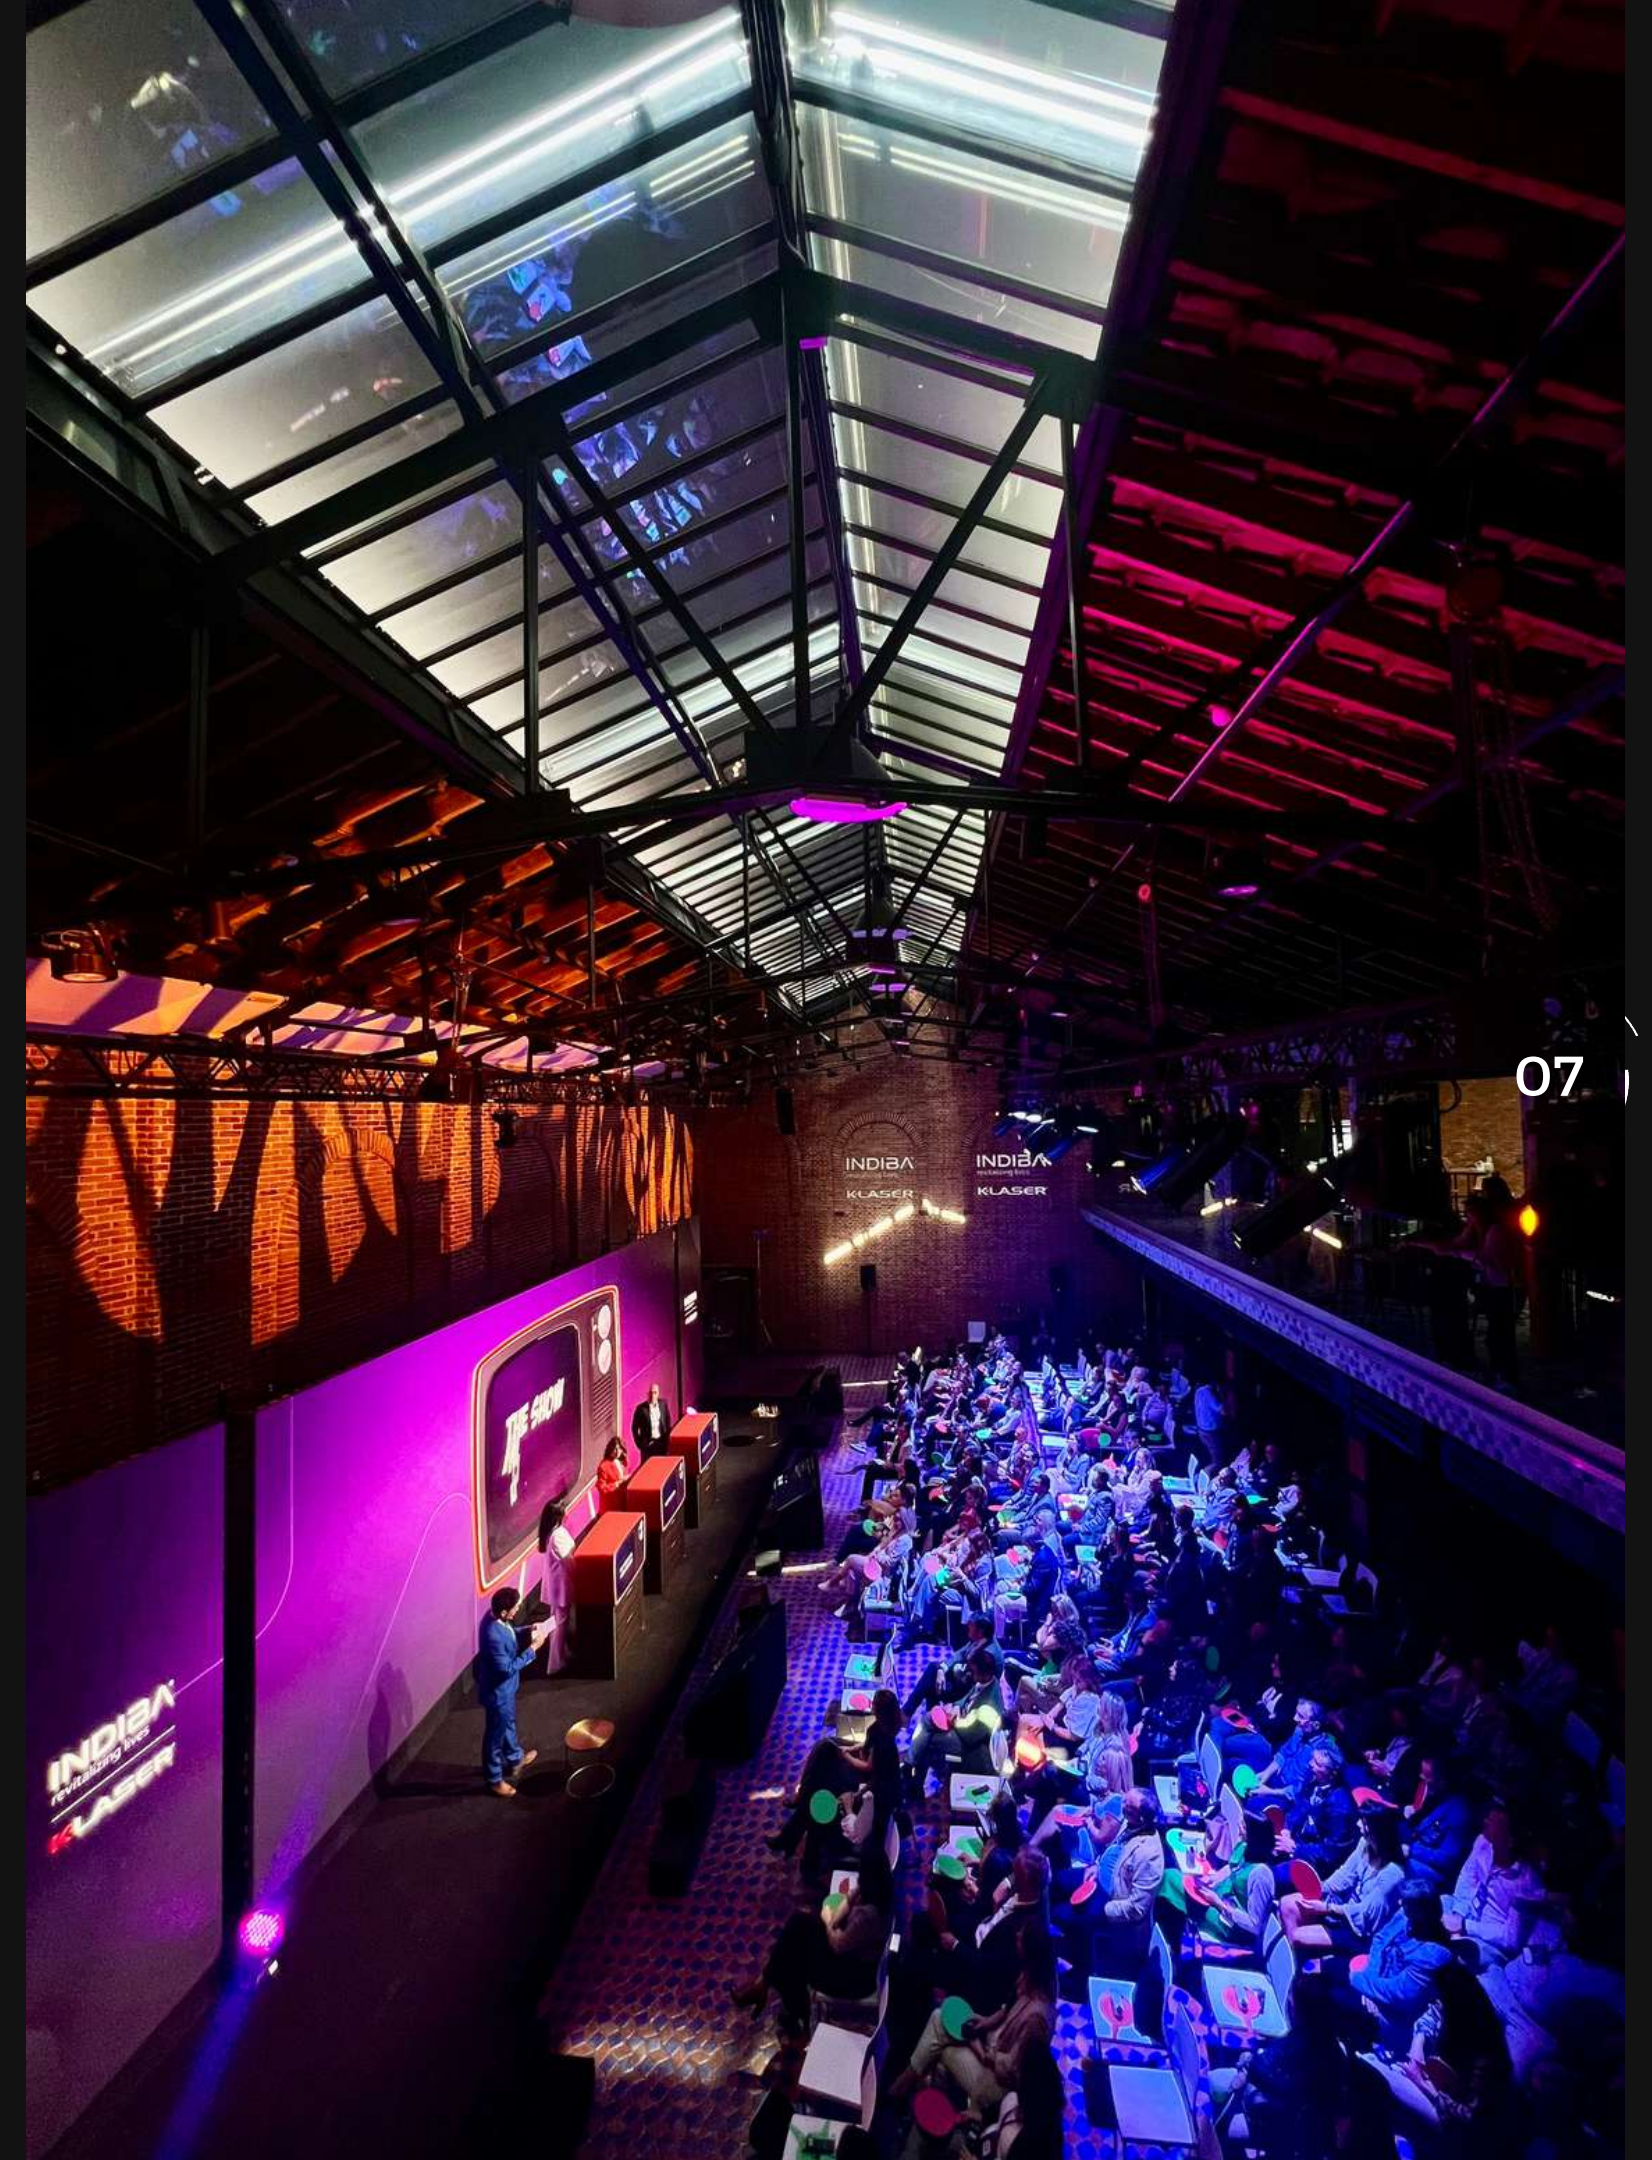

Espacios totalmente insonorizados

Blackout total de la sala, mediante
un toldo eléctrico exterior.

The image shows the interior of a large, historic brick building, possibly a theater or concert hall. The walls are made of dark red brick and feature several arched niches. A large, multi-paned glass skylight is positioned in the center of the ceiling, allowing natural light to filter in and cast a grid-like shadow on the brick wall below. The ceiling is a complex structure of dark metal beams and trusses, with several modern, cylindrical pendant lights hanging from it. On the right side, there is a mezzanine level with a glass railing. The overall atmosphere is one of industrial heritage and modern architectural renovation.